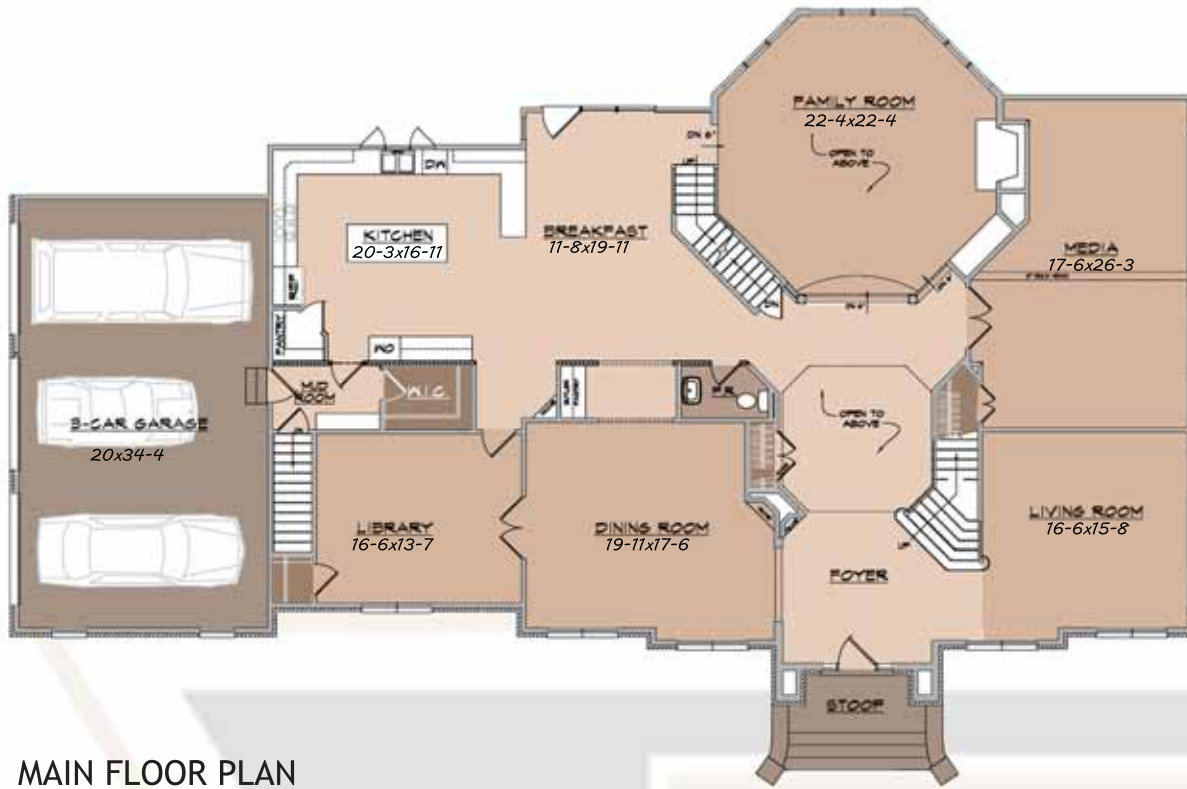

THE EDENBRIDGE

ELEVATION "A"

PHONE NO.: 410-977-2188
E-MAIL: CARY@VIKINGCUSTOMHOMES.COM
WEBSITE: WWW.VIKINGCUSTOMHOMES.COM

Meticulous Construction... One Fine Detail at a Time

main floor : 3188 Sq. Ft.
upper floor : 2936 Sq. Ft.

THE EDENBRIDGE

MAIN FLOOR PLAN

UPPER FLOOR PLAN