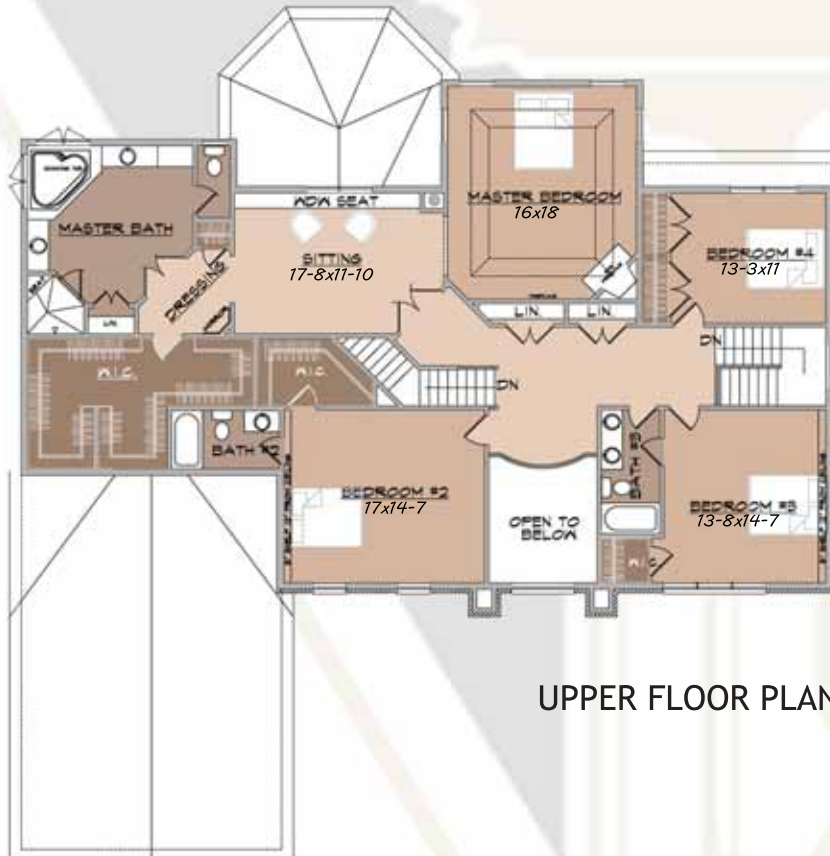

THE AYLESBURY

ELEVATION "A"

PHONE NO.: 410-977-2188
E-MAIL: CARY@VIKINGCUSTOMHOMES.COM
WEBSITE: WWW.VIKINGCUSTOMHOMES.COM

Meticulous Construction... One Fine Detail at a Time

main floor : 2604 Sq. Ft.
upper floor : 2147 Sq. Ft.

THE AYLESBURY

MAIN FLOOR PLAN

UPPER FLOOR PLAN